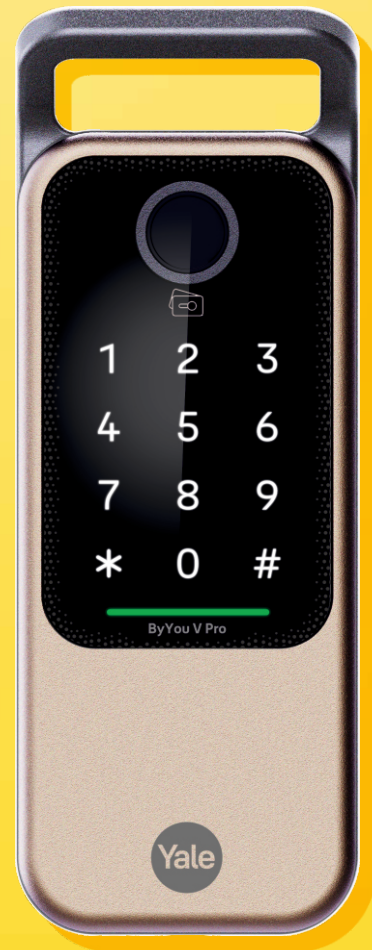

Secured Your Style, Your Way. Yale ByYou V Pro

In a world where customization and personalization are at the forefront of technology, Yale is proud to introduce our Yale ByYou is a canvas, a reflection of your unique lifestyle. Yale ByYou smart lock series offers a wide selection of lock type that includes

RIM Lock & Deadbolt types, with your preferred unlocking method - fingerprint scan, PIN codes, RFID key tag or Yale Home app for a personalized and trusted security experience.

The Yale ByYou series epitomizes user-friendliness, ensuring a delightful experience for individuals of all ages, varying physical capabilities, and diverse technical proficiencies. Its ergonomic design and family-centric features grant you unparalleled ease of operation.

Elevate your home security, choose Yale ByYou series - Where Personalization Meets Technology