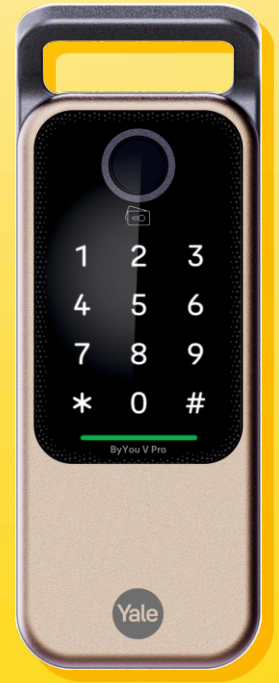

RIM Lock & Deadbolt types, with your preferred unlocking method - fingerprint scan, PIN codes, RFID key tag or Yale Home app for a personalized and trusted security experience.

The Yale ByYou series epitomizes user-friendliness, ensuring a delightful experience for individuals of all ages, varying physical capabilities, and diverse technical proficiencies. Its ergonomic design and family-centric features grant you unparalleled ease of operation.

The activity feed in Yale Home App tracks how and when your door is locked and unlocked

Control who has access*

Let visitors in and out when you are not at home

Keep your home secure*

Check if your door is locked from anywhere

Monitor access from anywhere*

Always know who is coming and when

- No need to install separate handle
- Inter changeable front panel
- Voice guide
- Automatic locking
- Alarm (break-in / damage)
- Low battery and emergency power

Product dimension	Front body Main body	: 67.8(W) x 183.6(H) x 36.7(D) mm : 79(W) x 193(H) x 40(D) mm
Access credential	In-built Bluetooth PIN Code RFID key tag Fingerprint Mechanical key override	: Available : Available : Available : Available : Available
Maximum no. of users	User PIN code RFID key tag User fingerprint	: Up to 100 : Up to 100 : Up to 100
Available in color	● Black ● Gold	
Locking type	Rim	
Door thickness	30-55mm	
Battery	4*AA Alkaline battery	